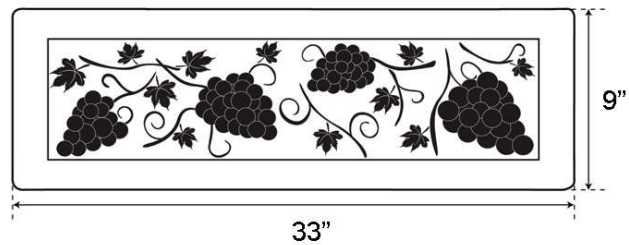

**33" CONCORD DOUBLE
BOWL FARMER SINK**

Cat. No
FSCDB3506-SAC

W: 33"
D: 21-1/2"
H: 9"

Features:

- ▶ Constructed of solid 16 gauge copper
- ▶ Front features a grapevine design
- ▶ Rounded interior corners easy for cleaning
- ▶ Sink bowl has no internal welds
- ▶ Sink bottom angled to drainage
- ▶ Accommodates 3-1/2" drain
- ▶ Patina applied to copper using French hot process
- ▶ Hand polished finish
- ▶ Copper is a living finish and will patina over time

Finish:

SAC Smooth Antique Copper

***Please do NOT cut hole without
template or actual product.**

Interior Bowl Dimensions:

Large Basin: 18" W x 16" D
Small Basin: 18" W x 13"
Basin Depth: 8-3/4"

Front

Top

Dimensions of fixture are nominal and may vary within the range of tolerances established by ANSI Standard A112.19.2. Dimensions and specifications subject to change without notice.