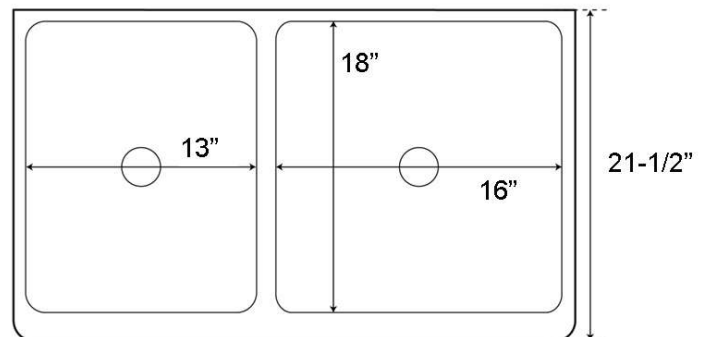

**33" CONCORD DOUBLE
BOWL FARMER SINK**

Cat. No
FSCDB3506-SAC

W: 33"
D: 21-1/2"
H: 9"

Features:

- ▶ Constructed of solid 16 gauge copper
- ▶ Front features a grapevine design
- ▶ Rounded interior corners easy for cleaning
- ▶ Sink bowl has no internal welds
- ▶ Sink bottom angled to drainage
- ▶ Accommodates 3-1/2" drain
- ▶ Patina applied to copper using French hot process
- ▶ Hand polished finish
- ▶ Copper is a living finish and will patina over time

Finish:

SAC Smooth Antique Copper

***Please do NOT cut hole without
template or actual product.**

Interior Bowl Dimensions:

Large Basin: 18" W x 16" D
Small Basin: 18" W x 13"
Basin Depth: 8-3/4"

Front

Top

Dimensions of fixture are nominal and may vary within the range of tolerances established by ANSI Standard A112.19.2. Dimensions and specifications subject to change without notice.